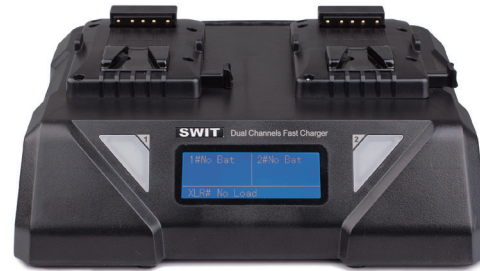

Dual-channel Intelligent Fast Charger S-3812A/S

Introduction:

S-3812A/S is a dual-channel Intelligent Fast Charger, with V-mount / Gold mount option, 2 channels simultaneous charging.

The charger can identify battery type, offer 6A fast charging current to SWIT particular batteries. For example, a 160Wh battery can be charged to 80% capacity within 1.5 hours, and fully charged within 2.5 hours, so that you don't need to bring many batteries when shooting outside, just using S-3812A/S to fast charge.

Moreover, S-3812A/S supports AC to 4-pin XLR DC output, battery to 4-pin XLR DC output functions, max 200W load. The 3-color indicators and LCD screen can display real time charging/adapting status and information.

Features:

- ◆ 2-ch simultaneous charging
- ◆ Identify battery type and adjust charging method
- ◆ 6A fast charging for SWIT particular batteries
- ◆ 3A charging for normal batteries
- ◆ Support AC to 4-pin XLR output
- ◆ Support battery to 4-pin XLR output
- ◆ LCD display charging/adapting info

S-3812A: for Gold mount batteries

S-3812S: for V-mount batteries

Specifications:

Power	Input	Charging output	Adapting output	Dimension
Max 240W	AC 100V-240V, 50/60Hz	DC16.8V, 6A×2 for SWIT S-8340/8360/D-8161	DC 16.8V, Max 12A/200W	272×232×97mm
		DC16.8V, 3A×2 for other SWIT batteries		