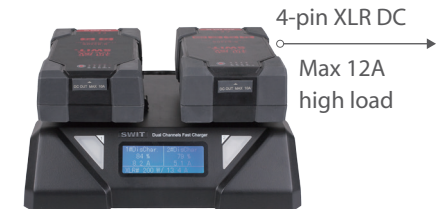

Battery to DC adaptor

SWIT Electronics Co., Ltd.

Website: www.swit.cc
Email: contact@swit.cc
Tel: +86 25 85805753
Fax: +86 25 85805296

GLOBALMEDIAPRO, s.r.o.
www.globalmediapro.cz
Tel: +420 604832235