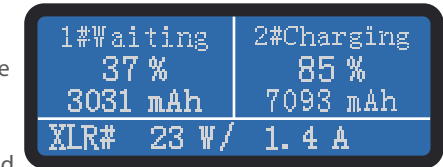

Moreover, S-3812A/S supports AC to 4-pin XLR DC output, battery to 4-pin XLR DC output functions, max 200W load. The 3-color indicators and LCD screen can display real time charging/adapting status and information.

S-3812A: for Gold mount batteries

S-3812S: for V-mount batteries

Specifications:

Power	Input	Charging output	Adapting output	Dimension
Max 240W	AC 100V-240V, 50/60Hz	DC16.8V, 6A×2 for SWIT S-8340/8360/D-8161	DC 16.8V, Max 12A/200W	272×232×97mm
		DC16.8V, 3A×2 for other SWIT batteries		

Real time Charging info display

Battery info

Charging/Discharging status
Real time capacity and percentage
Real time Voltage/Current
Remaining time to fully charged
Remaining time to fully discharged
Battery cycle times